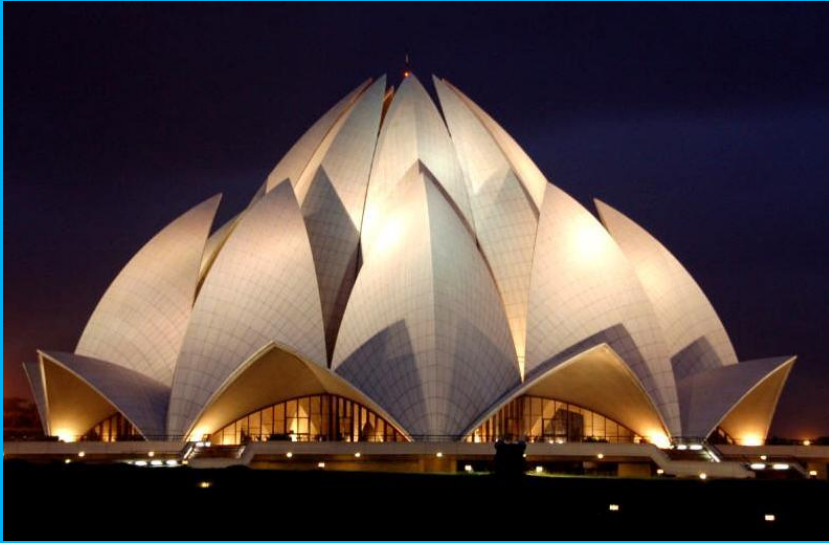

Ruben

Lotus Temple

Located in New Delhi

capital of Pakistan